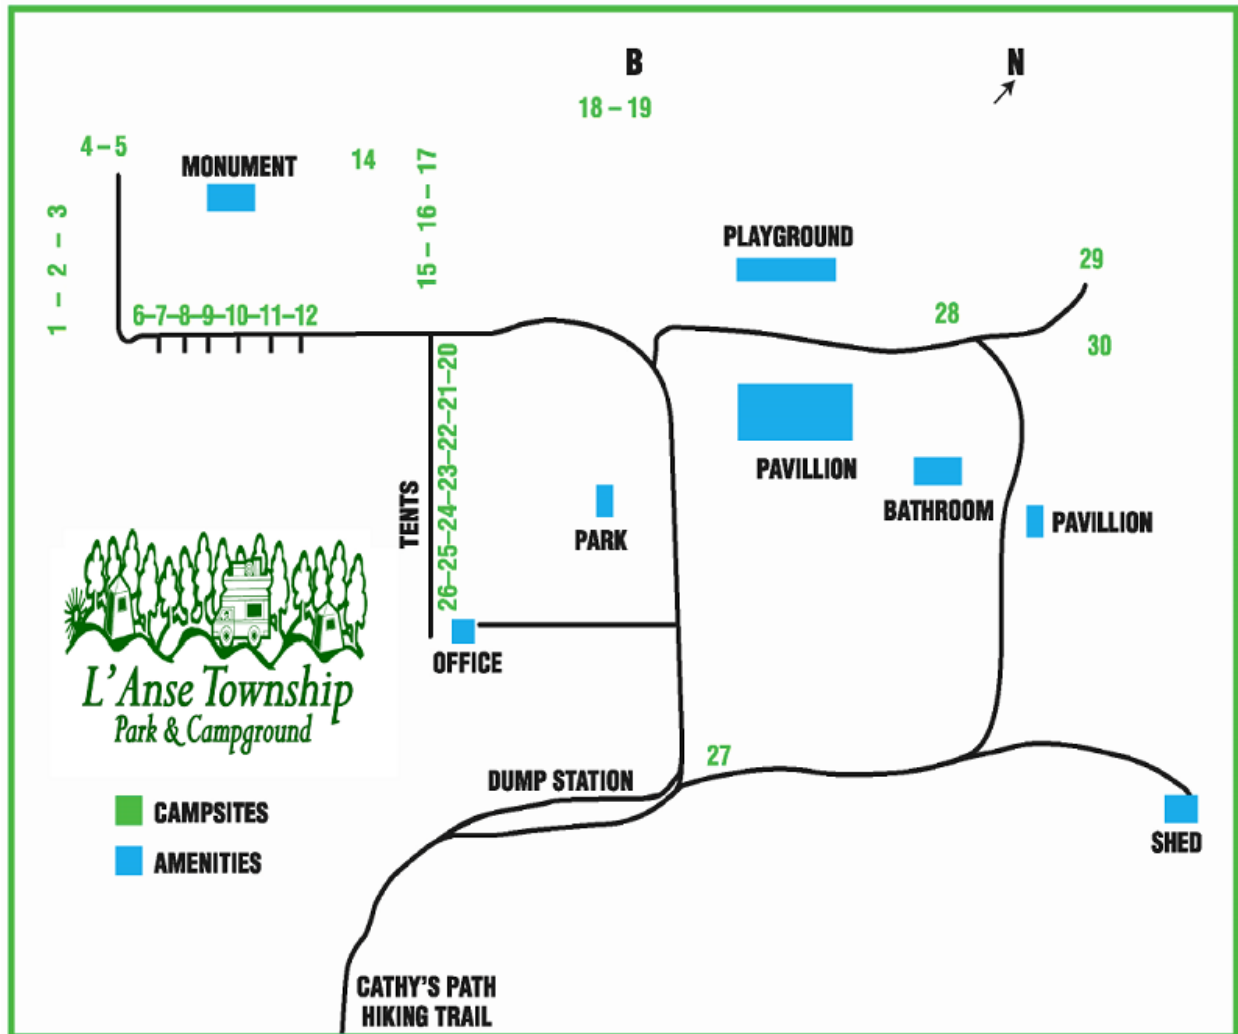

L'Anse Township Park & Campground

15829 Skanee Road

L'Anse, MI 49946

(906) 524-6985

Open: 7:00am – 5:00pm, daily

Site Descriptions – Updated: Jan, 2025

SITE #	DIMENSIONS	AMPERAGE	NOTES
1	32'w x 28'd	50	Tent/Small RV suggested
2	28'w x 28'd	50	Tent/Small RV suggested
3	22'w x 18'd	50	Tent/Small RV suggested
4	26'w x 50'd	50	Lake view
5	26'w x 50'd	50	Lake view
6	18'w x 28'd	50	Lake view
7	28'w x 40'd	50	Lake view
8	30'w x 38'd	50	Lake view
9	30'w x 38'd	50	Lake view
10	30'w x 36'd	50	Lake view
11	30'w x 38'd	50	Lake view
12	30'w x 34'd	50	Lake view
14	24'w x 50'd	50	Lake view
15	20'w x 24'd	30	Tent/Small RV suggested
16	16'w x 20'd	30	Tent/Small RV suggested
17	20'w x 14'd	30	Tent/Small RV suggested
18	20'w x 40'd	50	---
19	20'w x 50'd	50	---
20	24'w x 24'd	30	Tent/Small RV suggested
21	24'w x 24'd	30	Tent/Small RV suggested – Sloping pad
22	24'w x 24'd	30	Tent/Small RV suggested – Sloping pad
23	N/A	30	Tent/Small RV suggested – Sloping pad
24	24'w x 26'd	30	Tent/Small RV suggested
25	22'w x 28'd	30	Tent/Small RV – Extension cord needed
26	28'w x 26'd	30	Tent/Small RV suggested
27	34'w x 38'd	50	---
28	30'w x 38'd	50	Extension cord needed
29	24'w x 30'd	50	---
30	30'w x 36'd	30	Extension cord needed